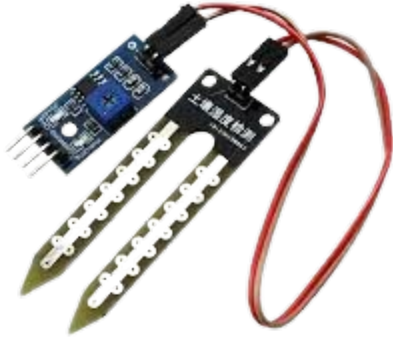

Soil Moisture Sensor

[Read More](#)

SKU:

Price: ~~\$7.00~~ Original price was: \$7.00. \$5.00 Current price is: \$5.00.

Stock: instock

Categories: [Sensors](#)

Product Description

The moisture sensor can be used to detect the moisture of the soil, when the soil is dry, the module outputs a high level, whereas the output low. Using this sensor make an automatic watering system, so that your garden plants need people to manage
