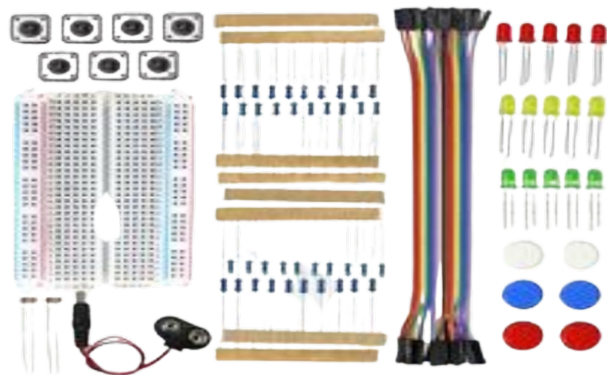

Arduino Mini Kit

[Read More](#)

SKU:

Price: ~~$30.00~~ Original price was: $30.00.$20.00

Current price is: $20.00.

Stock: instock

Categories: [KITS](#)

Product Description

Electronics components set

[Read More](#)

SKU:

Price: ~~$20.00~~ Original price was: $20.00.$15.00

Current price is: $15.00.

Stock: instock

Categories: [Electronics Components Set (Netro set 0)](#)
, [KITS](#)

Product Description