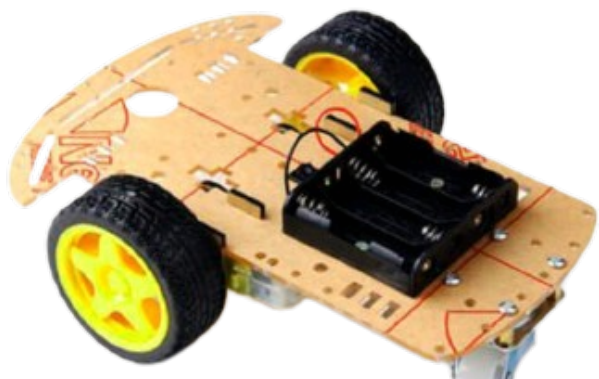

2 wheel Chasis Board

Excluding the wheels and battery holder!(chasis board only)

[Read More](#)

SKU:

Price: ~~\$10.00~~ Original price was: \$10.00.\$8.00Current price is: \$8.00.

Stock: instock

Categories: [KITS](#), [Robotic Kit 1 \(Netro Set 4\) 2 Wheel Drive](#)

Product Description

2 Wheel set

[Read More](#)

SKU:

Price: ~~\$30.00~~ Original price was: \$30.00.\$25.00Current price is: \$25.00.

Stock: instock

Categories: [KITS](#), [Robotic Kit 1 \(Netro Set 4\) 2 Wheel Drive](#)

Categories: [KITS](#), [Robotic Kit 2 \(Netro Set 5\) 4 Wheel Drive](#)

Product Description

4 Wheel set

[Read More](#)

SKU:

Price: ~~\$35.00~~ Original price was: \$35.00.\$30.00

Current price is: \$30.00.

Stock: instock