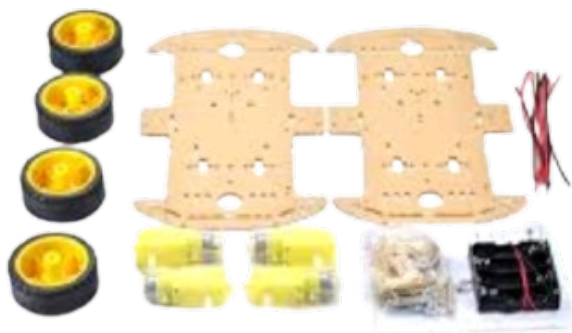

Product Description

4 wheel chasis board

chasis board only(Excluding wheels)

[Read More](#)

SKU:

Price: ~~\$15.00~~ Original price was: \$15.00.\$10.00

Current price is: \$10.00.

Stock: instock

Categories: [KITS](#), [Robotic Kit 2 \(Netro Set 5\) 4 Wheel Drive](#)

Product Description

4 Wheel set

[Read More](#)

SKU:

Price: ~~\$35.00~~ Original price was: \$35.00.\$30.00

Current price is: \$30.00.

Stock: instock