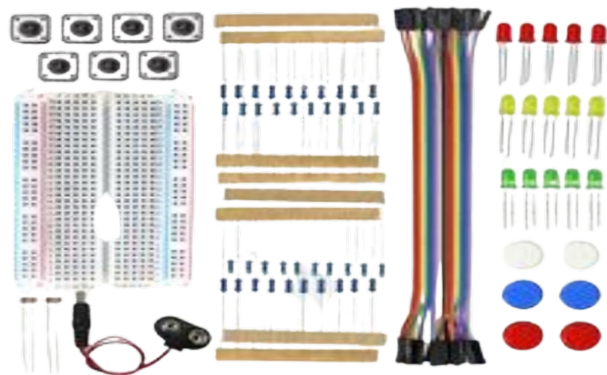

Categories: [KITS](#), [Robotic Kit 2 \(Netro Set 5\) 4 Wheel Drive](#)

Product Description

4 Wheel set

[Read More](#)

SKU:

Price: ~~\$35.00~~ Original price was: \$35.00.\$30.00

Current price is: \$30.00.

Stock: instock

Categories: [KITS](#), [Robotic Kit 2 \(Netro Set 5\) 4 Wheel Drive](#)

Product Description

Arduino Mini Kit

[Read More](#)

SKU:

Price: ~~\$30.00~~ Original price was: \$30.00.\$20.00

Current price is: \$20.00.

Stock: instock

Categories: [KITS](#)

Product Description

Electronics components set

[Read More](#)

SKU:

Price: ~~\$20.00~~ Original price was: \$20.00.\$15.00

Current price is: \$15.00.