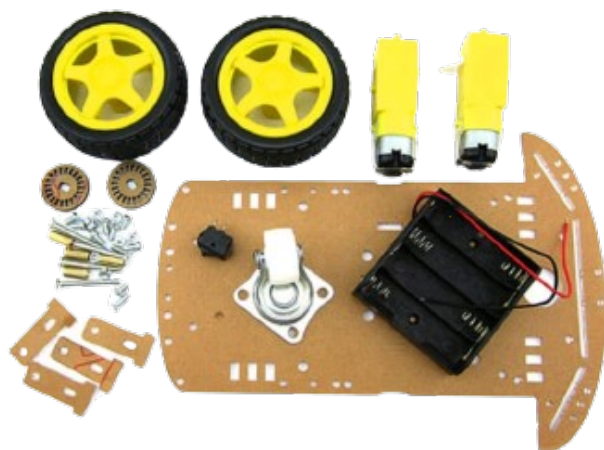

2 wheel Chasis Board

Excluding the wheels and battery holder!(chasis board only)

[Read More](#)

SKU:

Price: ~~\$10.00~~ Original price was: \$10.00.\$8.00Current price is: \$8.00.

Stock: instock

Categories: [KITS](#), [Robotic Kit 1 \(Netro Set 4\) 2 Wheel Drive](#)

Product Description

2 Wheel set

[Read More](#)

SKU:

Price: ~~\$30.00~~ Original price was: \$30.00.\$25.00Current price is: \$25.00.

Stock: instock

Categories: [KITS](#), [Robotic Kit 1 \(Netro Set 4\) 2 Wheel Drive](#)

Product Description

4 wheel chasis board

chasis board only(Excluding wheels)

[Read More](#)

SKU:

Price: ~~\$15.00~~ Original price was: \$15.00.\$10.00

Current price is: \$10.00.

Stock: instock

Categories: [KITS](#), [Robotic Kit 2 \(Netro Set 5\) 4 Wheel Drive](#)

Product Description

4 Wheel set

[Read More](#)

SKU:

Price: ~~\$35.00~~ Original price was: \$35.00.\$30.00

Current price is: \$30.00.

Stock: instock