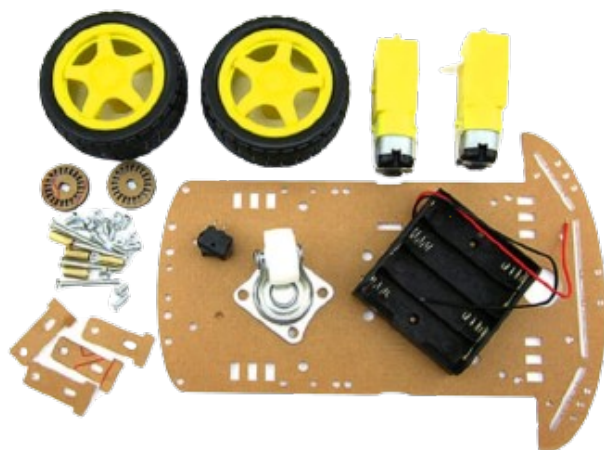

**Categories:** [KITS](#), [Robotic Kit 1 \(Netro Set 4\) 2 Wheel Drive](#)

## 2 Wheel set

[Read More](#)

**SKU:**

**Price:** ~~\$30.00~~ Original price was: ~~\$30.00~~.\$25.00Current price is: \$25.00.

**Stock:** instock

**Categories:** [KITS](#), [Robotic Kit 1 \(Netro Set 4\) 2 Wheel Drive](#)

### Product Description

---

## 4 wheel chasis board

chasis board only(Excluding wheels)

[Read More](#)

**SKU:**

**Price:** ~~\$15.00~~ Original price was: \$15.00.\$10.00  
Current price is: \$10.00.

**Stock:** instock

**Categories:** [KITS](#), [Robotic Kit 2 \(Netro Set 5\) 4 Wheel Drive](#)