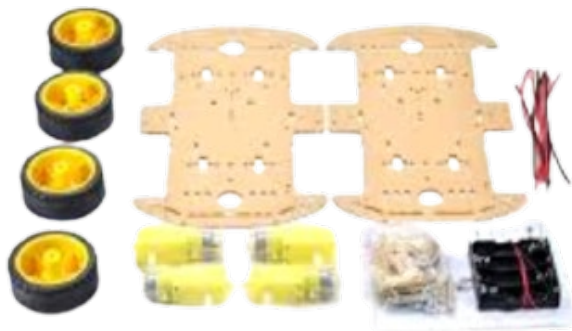

[Read More](#)

SKU:

Price: ~~$35.00~~ Original price was: $35.00.$30.00
Current price is: $30.00.

Stock: instock

Categories: [KITS](#), [Robotic Kit 2 (Netro Set 5) 4 Wheel Drive](#)

Product Description