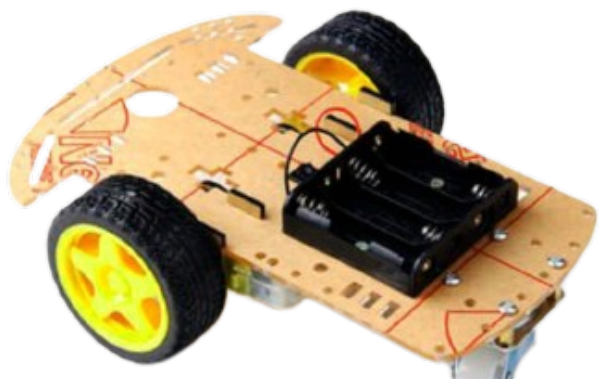

## 2 wheel Chasis Board

Excluding the wheels and battery holder!(chasis board only)

[Read More](#)

**SKU:**

**Price:** ~~\$10.00~~ Original price was: ~~\$10.00~~.\$8.00Current price is: \$8.00.

**Stock:** instock

**Categories:** [KITS](#), [Robotic Kit 1 \(Netro Set 4\) 2 Wheel Drive](#)

## 2 Wheel set

[Read More](#)

**SKU:**

**Price:** ~~\$30.00~~ Original price was: ~~\$30.00~~.\$25.00Current price is: \$25.00.

**Stock:** instock

**Categories:** [KITS](#), [Robotic Kit 1 \(Netro Set 4\) 2 Wheel Drive](#)